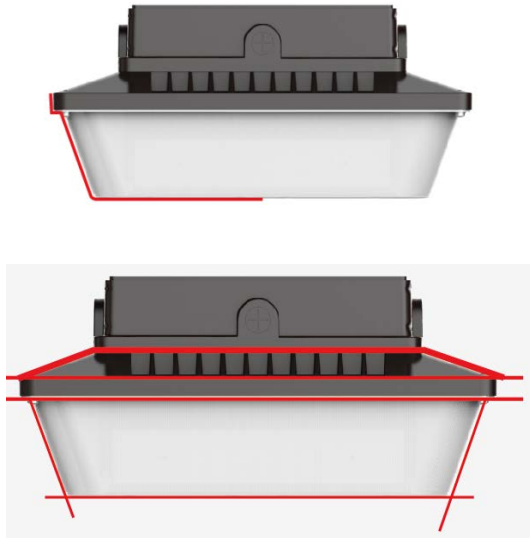

Design Inspiration

LS PKG series brings to show the beauty of kinetic design

Technical Information

Nominal Wattage	Measured Wattage	Lumen output	LPW	Replacement	CCT	CRI
35W	34W	4533 lm	133 lm/W	175W MH	5000	>80
70W	68W	9214 lm	136 lm/W	320W HID	5000	>80

Mounting Options

Pendant

Surface

Photo Metrics

35W

70W

Application

Ceiling