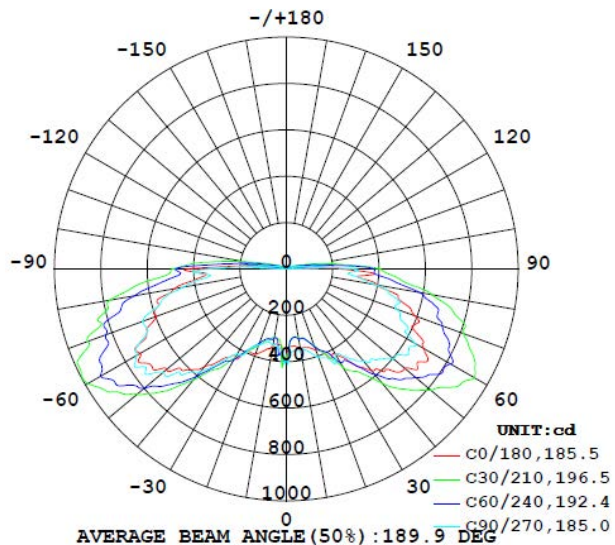

Mounting Options

Pendant

Surface

Photo Metrics

35W

70W

Application

Ceiling