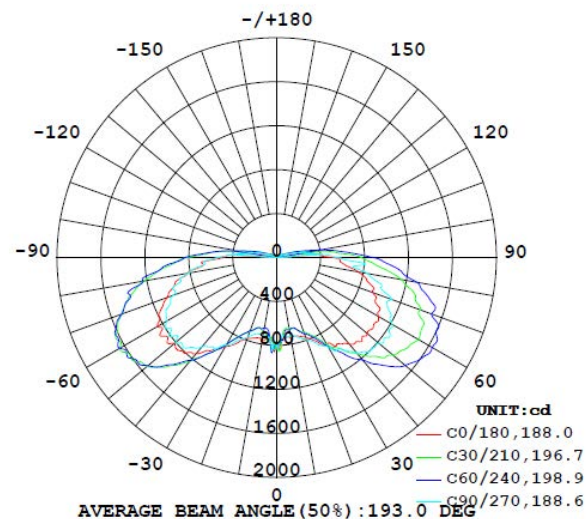

Mounting Options

Pendant

Surface

Photo Metrics

35W

70W

Application

Ceiling