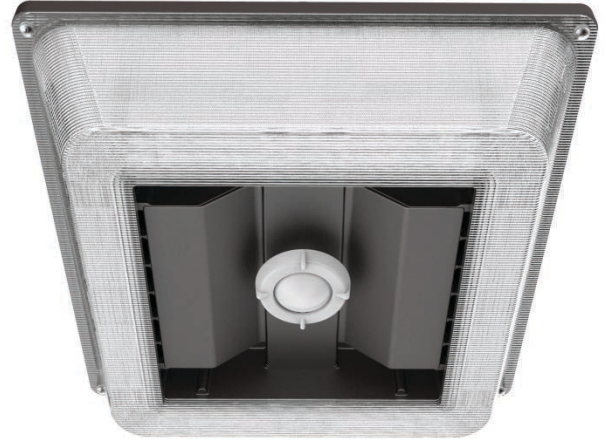

Design Inspiration

LS PKG series brings to show the beauty of kinetic design

Technical Information

Nominal Wattage	Measured Wattage	Lumen output	LPW	Replacement	CCT	CRI
35W	34W	4533 lm	133 lm/W	175W MH	5000	>80
70W	68W	9214 lm	136 lm/W	320W HID	5000	>80

* In accordance with IESNA LM-79-08

Features

- **P**atented Air Cooling Design
- IP65 Rated Enclosure
- Surface or Pendant Mounting
- Superior Low-glare Illumination
- Programmable Multi-level Motion Sensor
- Impact Resistant Prismatic Lens
- Performance up to 136 LPW

Mounting Options

Pendant

Surface

Photo Metrics

35W

70W

Application

Ceiling