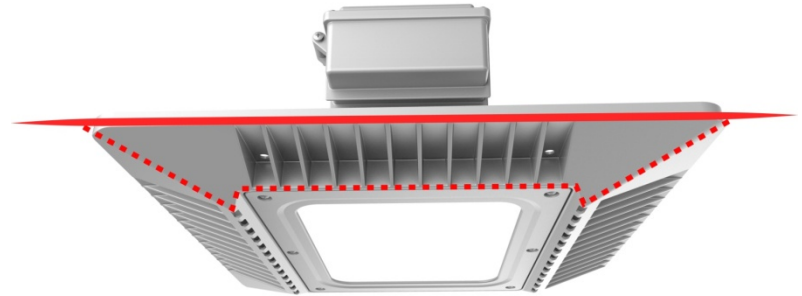

ABOVE ALL

www.AboveAllLighting.com

LED Pad Gas Station

April 19th 2018

Pad Series inspires from F-35 Stealth Fighter

- Aerodynamic & kinetic design
- Ultra- slim body
- Sense of future & modern

Feature

Multiple mounting options

Surface

Pendant

Performance Data (In accordance with IESNA LM-79-08)

Model NO.	Measured Wattage	Ra, CCT	Output Lumen	Beam Angle	Dimming Features	LPW
PDG65501	63W	80, 5000K	9403	120	1-10V	147
PDG100501	95W	80, 5000K	13677	120	1-10V	143
PDG120501	119W	80, 5000K	17780	120	1-10V	148