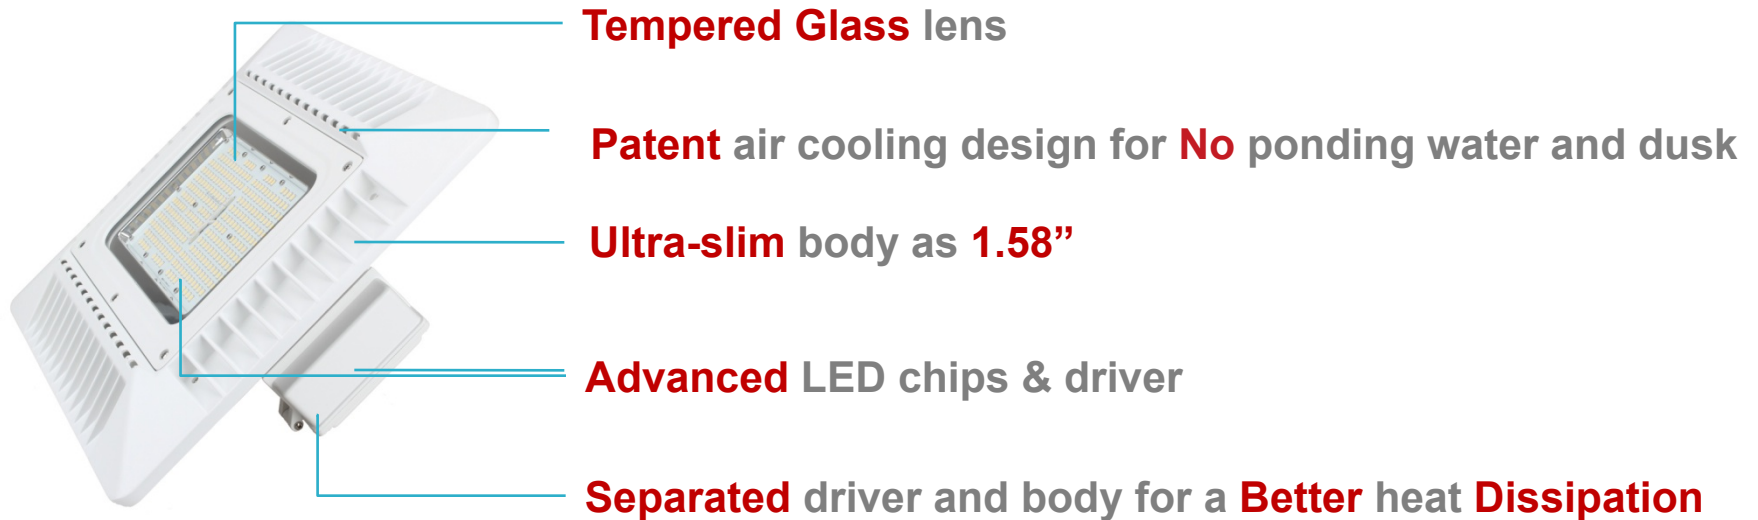

ABOVE ALL

www.AboveAllLighting.com

LED Pad Gas Station

April 19th 2018

Pad Series inspires from F-35 Stealth Fighter

- Aerodynamic & kinetic design
- Ultra- slim body
- Sense of future & modern

Feature

Multiple mounting options

Surface

Pendant

Performance Data (In accordance with IESNA LM-79-08)

Model NO.	Measured Wattage	Ra, CCT	Output Lumen	Beam Angle	Dimming Features	LPW
PDG65501	63W	80, 5000K	9403	120	1-10V	147
PDG100501	95W	80, 5000K	13677	120	1-10V	143
PDG120501	119W	80, 5000K	17780	120	1-10V	148