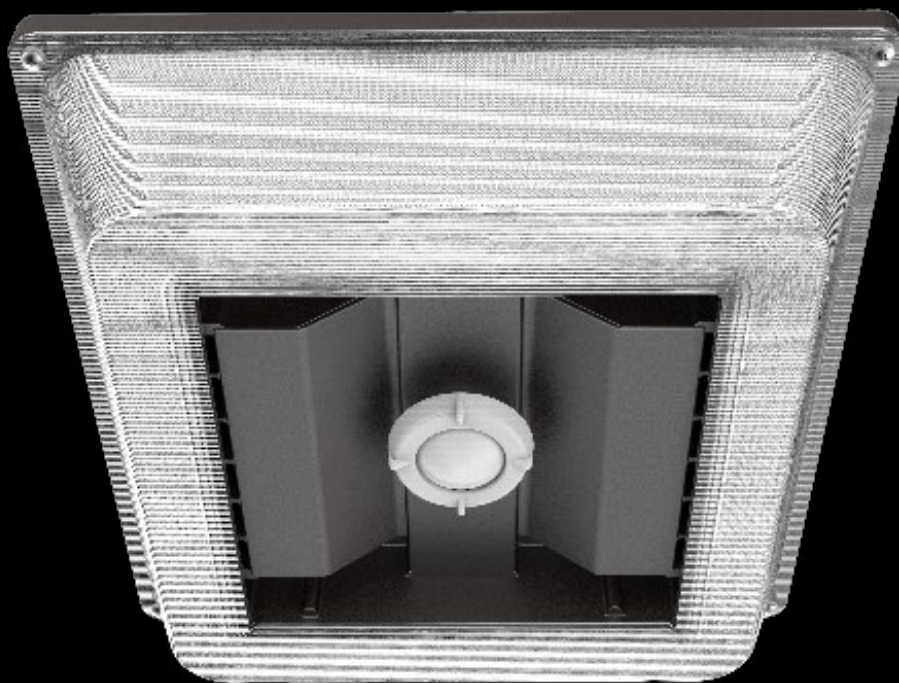

Top 5 LED Chip
Modern Yet Classic Design
Versatile Design

LED Leopard Series Mini Flood Light

Top 5 LED Chip

Modern Yet Classic Design

Versatile Design

Knuckle, Trunnion Mountings

LED V-Line Flood Light

3000-14,000 Lumen Package
Top 5 LED Chip & LED Driver
Knuckle, Trunnion, Slip Fitter Mountings

MT LED Area Light

Tempered **Glass** Lens
Up to **29,000** lm

Full Lighting Distributions
Special **Reflector** Design

SMT LED Area Light

40W to 80W

Low EPA **0.53** Sq.Ft.

Tempered **Glass** Lens
Full Lighting Distributions

LED Parking Garage Light

Top 5 LED Chip & LED Driver
PC Lens Provides An Even Light Distribution

LED PAD Garage and Canopy

Tempered **Glass** Lens

Slim Low Profile Design

Top 5 LED Chip & LED Driver

Patented Air Cooling Design Weep Holes

Surface Or Pendant Mountings Optional

LED LS Garage Light

Impact Resistant Prismatic Lens
Superior **Low-glare** Illumination

Top 5 LED Chip & LED Driver
Patented Air Cooling Design
Surface Or Pendant Mountings
EBU Backup Available