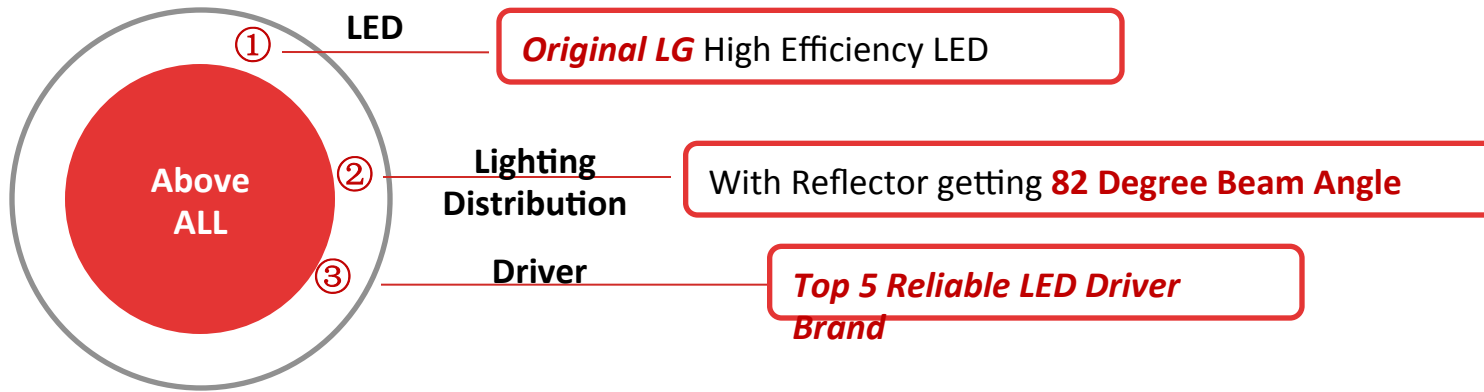

LED Linear High Bay

Benefits & Features

- DLC Premium qualified
- Multi-level motion sensor obtain more energy savings
- High quality housing and high efficiency PCB with dual copper cladding for thermal dissipation
- Door frame with lens and wire guard available

VS

ABOVE ALL LIGHTING

Better thermal management,
82 Degree Beam Angle with reflector

SOME OTHER PRODUCT

Cut down on structure,
No reflector

ABOVE ALL

www.AboveAllLighting.com

Thank You For Viewing.