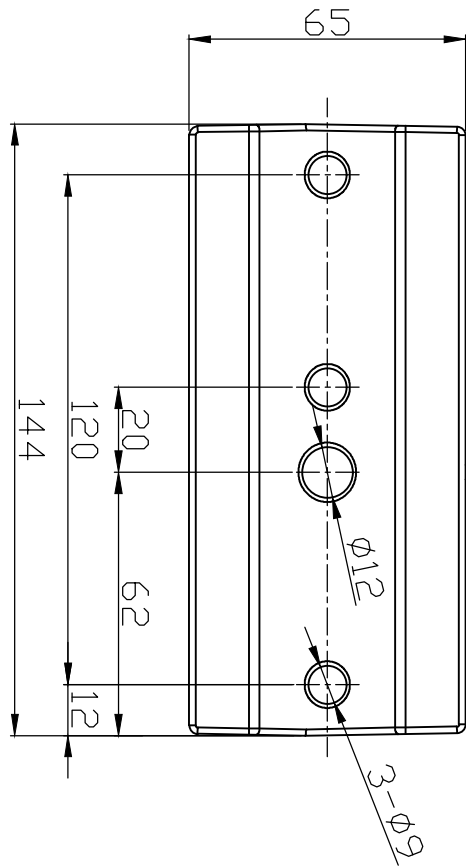

Length Unit is millimeter (mm)

**Pole Mount
Drill Pattern for
100/150/200/240W**

**Pole Mount
Drill Pattern for 300W**

**Trunion Mount
Drill Pattern for 300W**