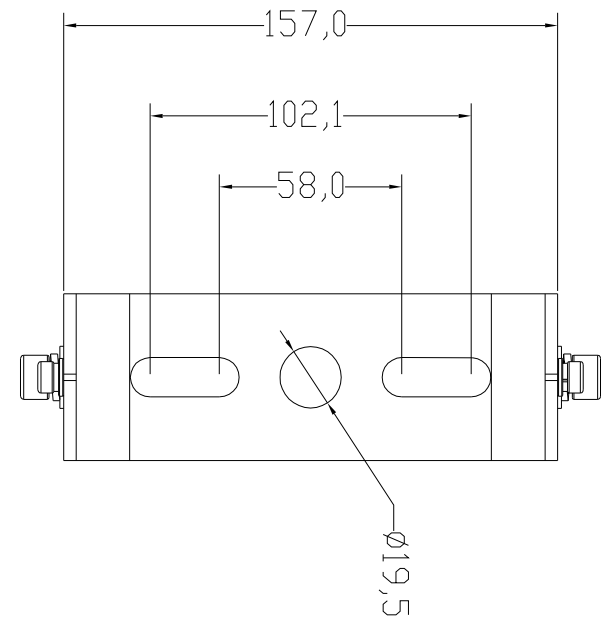

Length Unit is millimeter (mm)

**Pole Mount
Drill Pattern for
100/150/200/240W**

**Pole Mount
Drill Pattern for 300W**

**Trunion Mount
Drill Pattern for 300W**