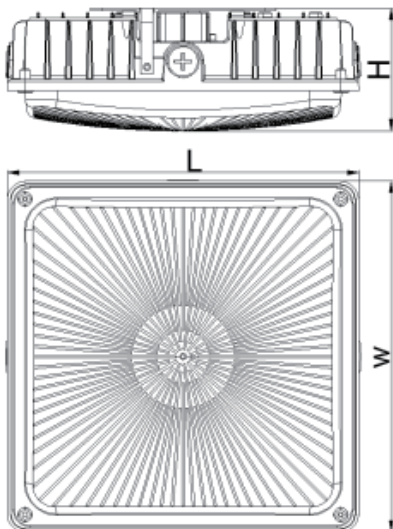

SPECIFICATION

L(Length) x W(Width) x H(Height)

243mm[9 1/2"] x 243mm[9 1/2"] x 85mm[3 3/4"]

PERFORMANCE

CRI

70

CCT

3000K、4000K、5000K