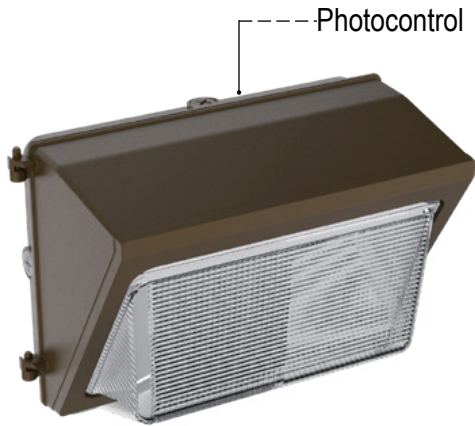

CCT Adjustable(3000k,4000k,5000k);
Power Adjustable(100%-80%-60%)

Warranty

Five years limited warranty is standard. Ten years limited warranty can be option.

Note:

Specifications subject to change without notice.