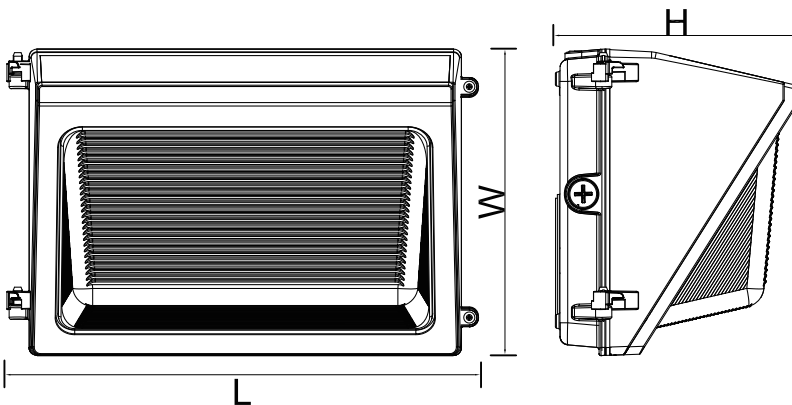

ELECTRICAL SYSTEM

- Input voltage: 120-277V, 50/60Hz
- Power Factor: >0.9
- Total Harmonic Distortion: <20% at full load
- Working Temperature: -40~40°C (-40~104°F)

SPECIFICATION

LxWxH: 14 1/8" x 9 1/4" x 6 7/8"