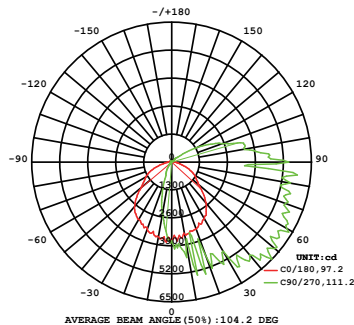

Ordering Information

Example: CWPT-75SP-SW1

Name	- Watts	- CCT	Voltage	- Control	- Finish
CWPT	75SP - Selectable Power 45W/60W/75W¹	SW - Selectable White 3000K/4000K/5000K²	1-120-277V	Blank - None PC - Button Photocontrol	Blank - Bronze
	120SP - Selectable Power /80W/100W/120W¹				

Notice:

1. 75W and 120W are default setting, If need other wattage, please contact Customer Service in advance to change the setting in factory or change the setting in the field
2. 4000K is default setting. If need other CCT please contact Customer Service in advance to change the setting in factory or change the setting in the field.

* Standard Finish is Bronze. Custom colors might be available for an additional fee. Please check with Customer Service for more information.

PHOTOMETRY

All published luminaire photo metric testing performed to IESNA LM-79-08 standards by a NVLAP certified laboratory.

PERFORMANCE DATA

LUMEN OUTPUT

Lumen values are measured by third party certified laboratories performed in accordance with IESNA LM-79-08 as well as Lighting Facts listed.

Power(W)	45W	60W	75W	80W	100W	120W
Lumen	6075lm	8100lm	10000lm	10800lm	13500lm	16200lm
CCT	5000K					
Efficacy	135m/W					
CRI	70