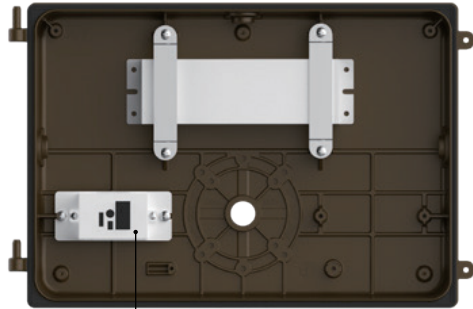

CCT Adjustable(3000k,4000k,5000k);
Power Adjustable(100%-80%-60%)

Warranty

Five years limited warranty is standard. Ten years limited warranty can be option.

Note:

Specifications subject to change without notice.