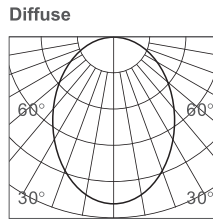

4W with Spot Lens

8W with Spot Lens

16W with Spot Lens

4W with Diffused Lens

8W with Diffused Lens

16W with Diffused Lens

PHOTOMETRY

All published luminaire photometric testing performed to IESNA LM-79-08 standards by a NVLAP certified laboratory.

h(m)	E(lx)	Φ(m)
1	3693	Φ0.23
2	923	Φ0.47
3	410	Φ0.71
4	230	Φ0.94
5	147	Φ1.18

h(m)	E(lx)	Φ(m)
1	1238	Φ0.61
2	309	Φ1.22
3	137	Φ1.83
4	77	Φ2.44
5	49	Φ3.05

h(m)	E(lx)	Φ(m)
1	778	Φ0.91
2	194	Φ1.82
3	86	Φ2.73
4	48	Φ3.64
5	31	Φ4.55

h(m)	E(lx)	Φ(m)
1	105.5	Φ2.60
2	26.3	Φ5.20
3	11.7	Φ7.80
4	6.5	Φ10.40
5	4.2	Φ13.00

PERFORMANCE DATA

Lumen values are estimated with LED data sheet.

Watts	Lumen Output	CRI	Lens	CCT	LPW
4	380	90	12/34/48°	3000K	95
8	790	90	12/34/48°	3000K	98
16	1550	90	12/34/48°	3000K	97
4	280	90	Diffused	3000K	70
8	500	90	Diffused	3000K	63
16	980	90	Diffused	3000K	61