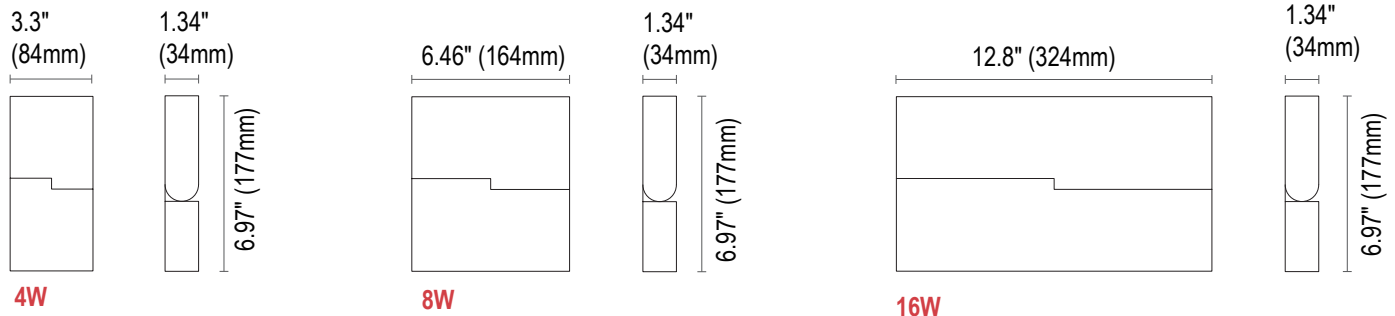

FOLD SERIES MAGNETIC TRACK LIGHT

GENERAL SPECIFICATION

The fold series can be used as a spotlight or a wall washer. The elegant design comes with either an antiglare spotlight lens which is available in several beam angles, or a soft diffused lens. The Fold series also features an adjustable head with 90° range of motion, and mounts on our 24V magnetic track system.

Beam angle: 12/34/48°
CCT: 2700K/3000K/4000K
CRI: RA90
DIM: Triac,0/1-10V,
Installation: Magnetic
Environment: Indoor

DIMENSION

Ordering Information

Example: FOLD04-3090-24V-DL-MTM-BK

Series	Watts	CCT&CRI	Voltage	Lens	Installation	Finish
FOLD	04 - 4W	2790 - 2700K 90Ra	24V-24Vdc ¹	12 - 12 degree	MTM - Magnetic Track Mount	BK -Black ²
	08 - 08W	3090 - 3000K 90Ra		34 - 34 degree		Optional
	16 - 16W	4090 - 4000K 90Ra		48 - 48 degree		WH -White ²
				DL - Diffused Lens		

h(m)	E(lx)	Φ(m)
1	3693	Φ0.23
2	923	Φ0.47
3	410	Φ0.71
4	230	Φ0.94
5	147	Φ1.18

h(m)	E(lx)	Φ(m)
1	1238	Φ0.61
2	309	Φ1.22
3	137	Φ1.83
4	77	Φ2.44
5	49	Φ3.05

h(m)	E(lx)	Φ(m)
1	778	Φ0.91
2	194	Φ1.82
3	86	Φ2.73
4	48	Φ3.64
5	31	Φ4.55