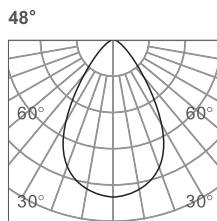

Beam angle: 12/34/48°
CCT: 2700K/3000K/4000K
CRI: RA90
DIM: Triac,0/1-10V,
Installation: Magnetic
Environment: Indoor

DIMENSION

Ordering Information

Example: FOLD04-3090-24V-DL-MTM-BK

Series	Watts	CCT&CRI	Voltage	Lens	Installation	Finish
FOLD	04 - 4W	2790 - 2700K 90Ra	24V-24Vdc ¹	12 - 12 degree	MTM - Magnetic Track Mount	BK -Black ²
	08 - 08W	3090 - 3000K 90Ra		34 - 34 degree		Optional
	16 - 16W	4090 - 4000K 90Ra		48 - 48 degree		WH -White ²
				DL - Diffused Lens		

4W with Spot Lens

8W with Spot Lens

16W with Spot Lens

4W with Diffused Lens

8W with Diffused Lens

16W with Diffused Lens

PHOTOMETRY

All published luminaire photometric testing performed to IESNA LM-79-08 standards by a NVLAP certified laboratory.

h(m)	E(lx)	Φ(m)
1	3693	Φ0.23
2	923	Φ0.47
3	410	Φ0.71
4	230	Φ0.94
5	147	Φ1.18

h(m)	E(lx)	Φ(m)
1	1238	Φ0.61
2	309	Φ1.22
3	137	Φ1.83
4	77	Φ2.44
5	49	Φ3.05

h(m)	E(lx)	Φ(m)
1	778	Φ0.91
2	194	Φ1.82
3	86	Φ2.73
4	48	Φ3.64
5	31	Φ4.55

h(m)	E(lx)	Φ(m)
1	105.5	Φ2.60
2	26.3	Φ5.20
3	11.7	Φ7.80
4	6.5	Φ10.40
5	4.2	Φ13.00

PERFORMANCE DATA

Lumen values are estimated with LED data sheet.

Watts	Lumen Output	CRI	Lens	CCT	LPW
4	380	90	12/34/48°	3000K	95
8	790	90	12/34/48°	3000K	98
16	1550	90	12/34/48°	3000K	97
4	280	90	Diffused	3000K	70
8	500	90	Diffused	3000K	63
16	980	90	Diffused	3000K	61