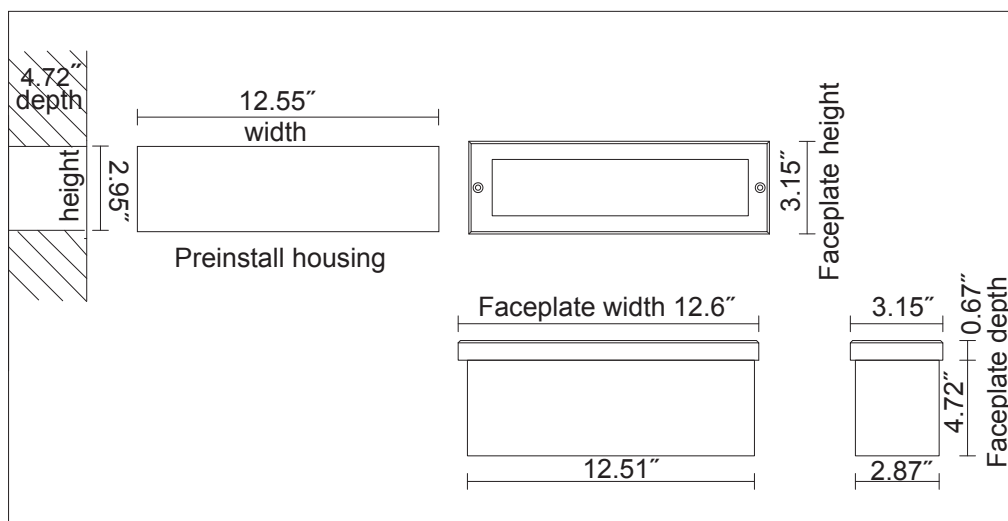

Working Temperature

-4-104°F (-20-40°C)

Certifications

- cETLus
- IP65 rated
- RoHS compliant
- DarkSky Approved

Notes:

Only 3000K is DarkSky Approved.

DIMENSION

6W/7"

7W/9"

8W/10"

10W/20W/12"

Ordering Information

Example: SRWL0607-301-RM-OP-BK

Name	Wattage/Size	-CCT	Voltage	-Control	-Installation	Faceplate	- Faceplate Finish	-Option
SRWL	0607 - 6W/7"	30 - 3000K	1 - 120-277V ¹	Blank - None	RM - Recessed	OP - Open	BK - Black	Blank - None
	0709 - 7W/9"	40 - 4000K				LV - Louver	RAL9011	M - Marine ambient corrosion resistance
	0810 - 8W/10"	R - Red					WH - White	D - 0-10V Dimming ¹
	1012 - 10W/12"	G - Green					RAL9016	
	2012 - 20W/12"	B - Blue					GY - Gray	
							RAL7012	
							BZ - Bronze	
							SL - Silver	
							RAL9006	