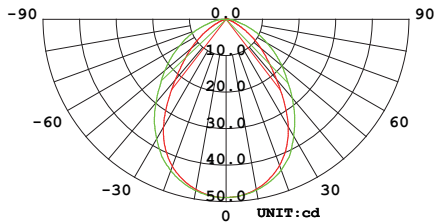

Open Faceplate

Louver Faceplate

PERFORMANCE DATA

LUMEN OUTPUT

Lumen values are measured by third party certified laboratories performed in accordance with IESNA LM-79-08 as well as Lighting Facts listed.

Open Faceplate