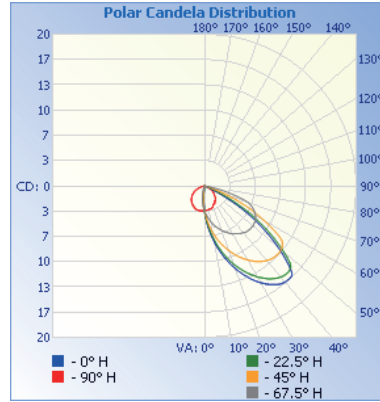

SRWL-10IN-PBOX

Preinstall box for
10" SRWL step light

91408

SRWL-12IN-PBOX

Preinstall box for
12" SRWL step light

PHOTOMETRY

All published luminaire photo metric testing performed to IESNA LM-79-08 standards by a NVLAP certified laboratory.

Open Faceplate

Louver Faceplate

PERFORMANCE DATA

LUMEN OUTPUT

Lumen values are measured by third party certified laboratories performed in accordance with IESNA LM-79-08 as well as Lighting Facts listed.

Open Faceplate

Norminal Watts	Measured Watts	Size	Delivered Lumen	CCT	CRI
6W	5W	7"	94lm	3000K	80
7W	6W	9"	110lm	3000K	80
8W	8W	10"	132lm	3000K	80
10W	12W	12"	136lm	3000K	80
20W	20W	12"	344lm	3000K	80

Louver Faceplate