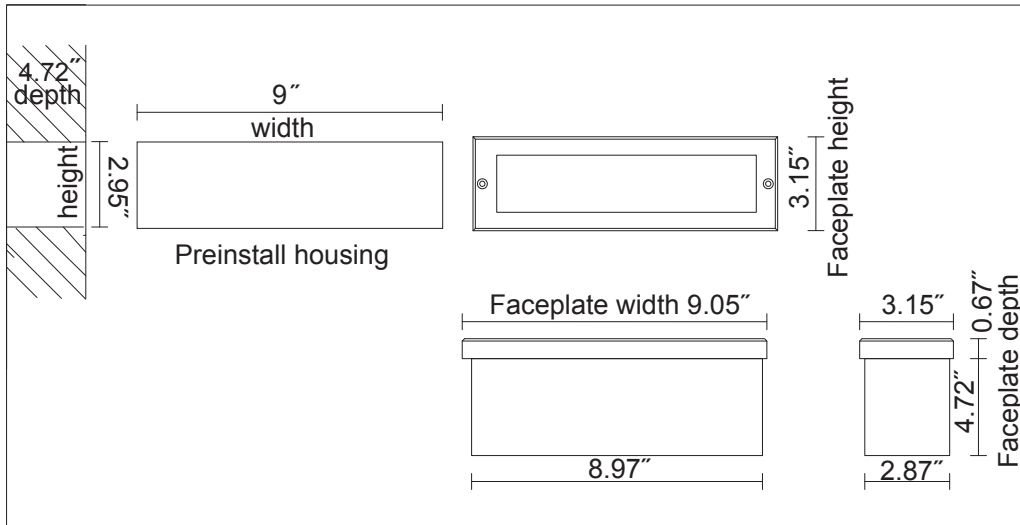

Working Temperature

-4-104°F (-20-40°C)

Certifications

- cETLus
- IP65 rated
- RoHS compliant
- DarkSky Approved

Notes:

Only 3000K is DarkSky Approved.

DIMENSION

6W/7"

7W/9"

8W/10"

10W/20W/12"

Ordering Information

Example: SRWL0607-301-RM-OP-BK

Name	Wattage/Size	-CCT	Voltage	-Control	-Installation	Faceplate	- Faceplate Finish	-Option
SRWL	0607 - 6W/7"	30 - 3000K	1 - 120-277V ¹	Blank - None	RM - Recessed	OP - Open	BK - Black	Blank - None
	0709 - 7W/9"	40 - 4000K				LV - Louver	RAL9011	M - Marine ambient corrosion resistance
	0810 - 8W/10"	R - Red					WH - White	D - 0-10V Dimming ¹
	1012 - 10W/12"	G - Green					RAL9016	
	2012 - 20W/12"	B - Blue					GY - Gray	
							RAL7012	
							BZ - Bronze	
							SL - Silver	
							RAL9006	