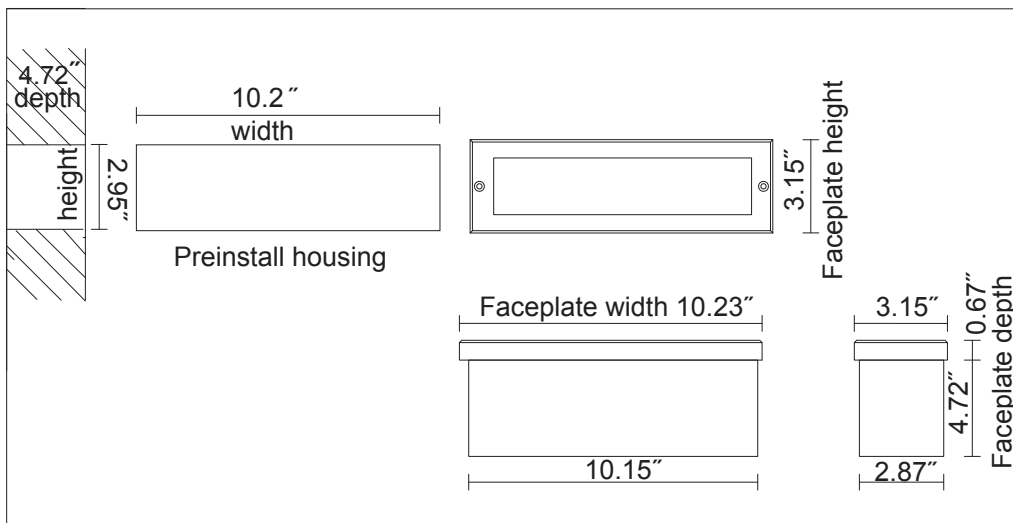

Working Temperature

-4-104°F (-20-40°C)

Certifications

- cETLus
- IP65 rated
- RoHS compliant
- DarkSky Approved

Notes:

Only 3000K is DarkSky Approved.

DIMENSION

6W/7"

7W/9"

8W/10"

10W/20W/12"

Ordering Information

Example: SRWL0607-301-RM-OP-BK

Name	Wattage/Size	-CCT	Voltage	-Control	-Installation	Faceplate	- Faceplate Finish	-Option
SRWL	0607 - 6W/7"	30 - 3000K	1 - 120-277V ¹	Blank - None	RM - Recessed	OP - Open	BK - Black	Blank - None
	0709 - 7W/9"	40 - 4000K				LV - Louver	RAL9011	M - Marine ambient corrosion resistance
	0810 - 8W/10"	R - Red					WH - White	D - 0-10V Dimming ¹
	1012 - 10W/12"	G - Green					RAL9016	
	2012 - 20W/12"	B - Blue					GY - Gray	
							RAL7012	
							BZ - Bronze	
							SL - Silver	
							RAL9006	