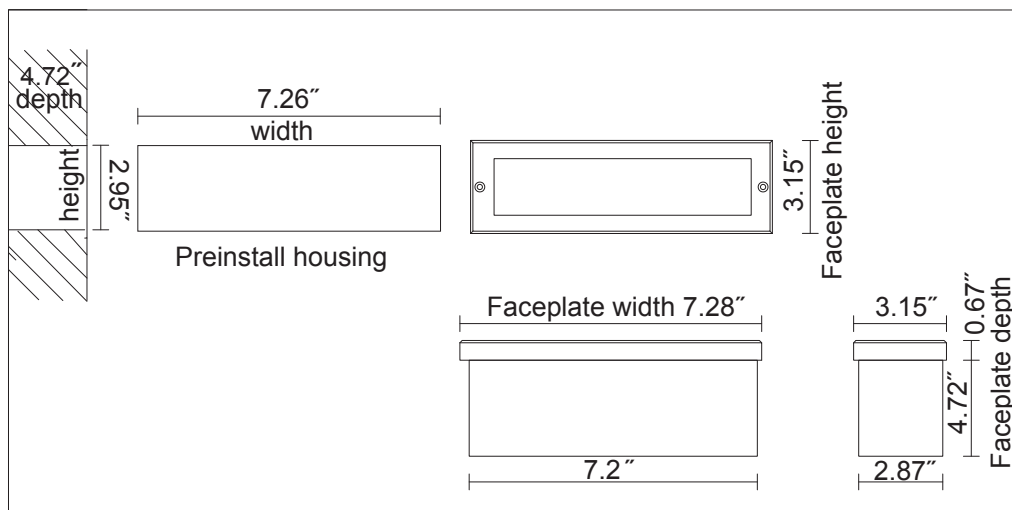

Working Temperature

-4-104°F (-20-40°C)

Certifications

- cETLus
- IP65 rated
- RoHS compliant
- DarkSky Approved

Notes:

Only 3000K is DarkSky Approved.

DIMENSION

6W/7"

7W/9"

8W/10"

10W/20W/12"

Ordering Information

Example: SRWL0607-301-RM-OP-BK

Name	Wattage/Size	-CCT	Voltage	-Control	-Installation	Faceplate	- Faceplate Finish	-Option
SRWL	0607 - 6W/7"	30 - 3000K	1 - 120-277V ¹	Blank - None	RM - Recessed	OP - Open	BK - Black	Blank - None
	0709 - 7W/9"	40 - 4000K				LV - Louver	RAL9011	M - Marine ambient corrosion resistance
	0810 - 8W/10"	R - Red					WH - White	D - 0-10V Dimming ¹
	1012 - 10W/12"	G - Green					RAL9016	
	2012 - 20W/12"	B - Blue					GY - Gray	
							RAL7012	
							BZ - Bronze	
							SL - Silver	
							RAL9006	