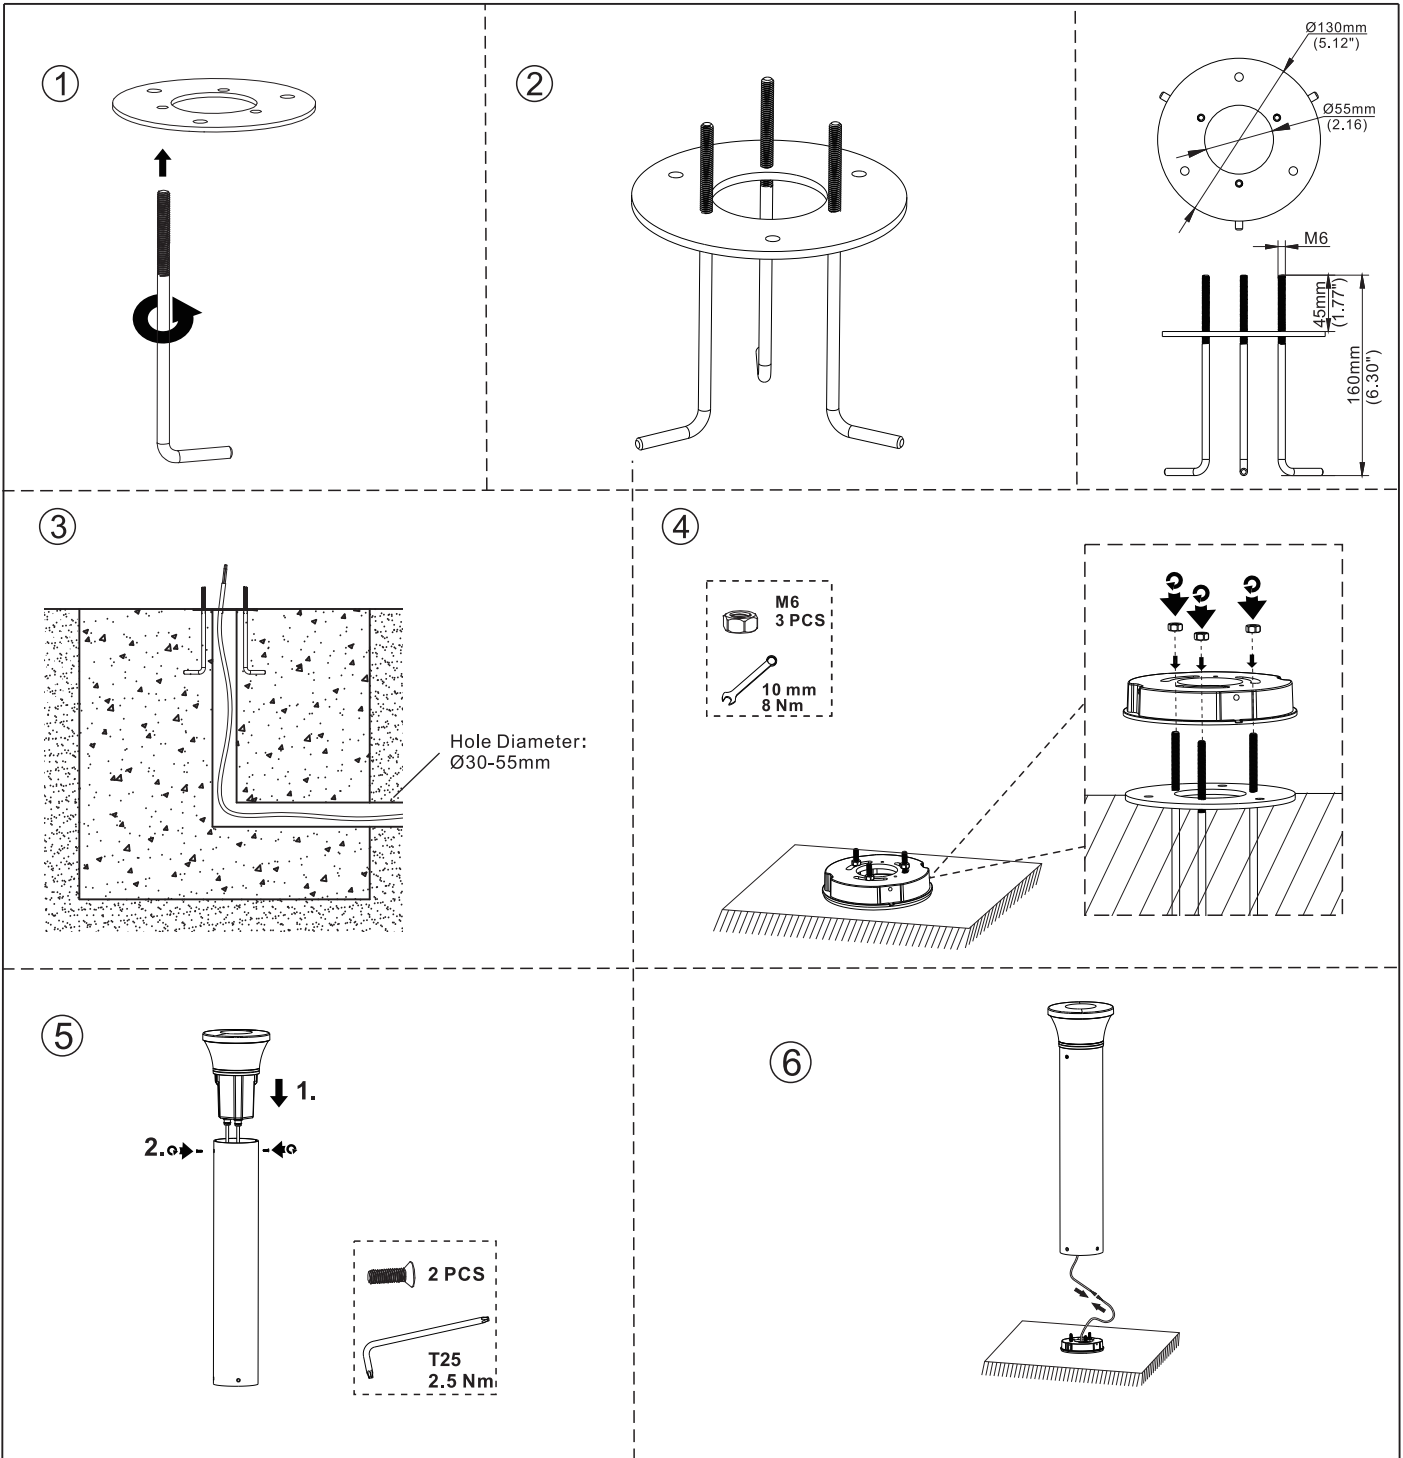

SAFETY INSTRUCTION

READ CAREFULLY BEFORE INSTALLING FIXTURE. PLEASE KEEP THIS MANUAL FOR FUTURE USE.

Fixtures must be wired in accordance with the National Electrical Code and all applicable local codes. Proper grounding is required for safety.

CHECK THAT VOLTAGE IS COMPATIBLE WITH FIXTURE DRIVER. USE APPROVED CONNECTORS FOR ALL ELECTRICAL CONNECTIONS.

MAINTENANCE CAUTION

1. Review the wire connection before beginning, and make sure fixture is grounded properly.
2. For lighting controls, follow control instructions carefully.
3. Turn power off and wait for fixture to cool before performing maintenance.
4. Maintenance must be done by professionals.

DIMENSIONS

WIRE CONNECTION

Warning! do not wire dim cord to high voltage, or dim function will fail.

L	brown	black
N	blue	white
⊕ GND	yellow/green	green

Dimmable

⊙	DIM+/DA1	purple	or	purple	or	blue	or	brown	or	black	or	red
⊙	DIM-/DA2	gray	or	pink	or	white	or	blue	or	gray	or	orange
⊙	DIM+/DA1	purple	or	purple	or	purple	or	purple	or	purple	or	purple
⊙	DIM-/DA2	gray	or	pink	or	gray	or	pink	or	pink	or	pink
⊙	Aux 12Vdc +	pink	or	black/white	or	black/white	or	red	or	red	or	red
⊙	DIM+/DA1	purple	or	purple	or	purple	or	purple	or	purple	or	purple
⊙	DIM-/DA2	gray	or	pink	or	pink	or	pink	or	pink	or	pink
⊙	Aux 12Vdc +	pink	or	black/white	or	black/white	or	black/white	or	black/white	or	black/white
⊙	Aux 12Vdc -	black/white	or	blue/white	or	orange	or	orange	or	orange	or	orange
⊙	L	brown	or	black	or	black	or	black	or	black	or	black
⊙	N	blue	or	white	or	white	or	white	or	white	or	white
⊙	⊕ GND	yellow/green	or	green	or	green	or	green	or	green	or	green
⊙	DIM+/DA1	black	or	red	or	brown	or	brown	or	brown	or	brown
⊙	DIM-/DA2	gray	or	orange	or	blue	or	blue	or	blue	or	blue

INSTALLATION

WARNING

Risk of injury or damage. Make certain power is OFF before installing or maintaining fixture.

WATTAGE AND CCT SELECTABLE