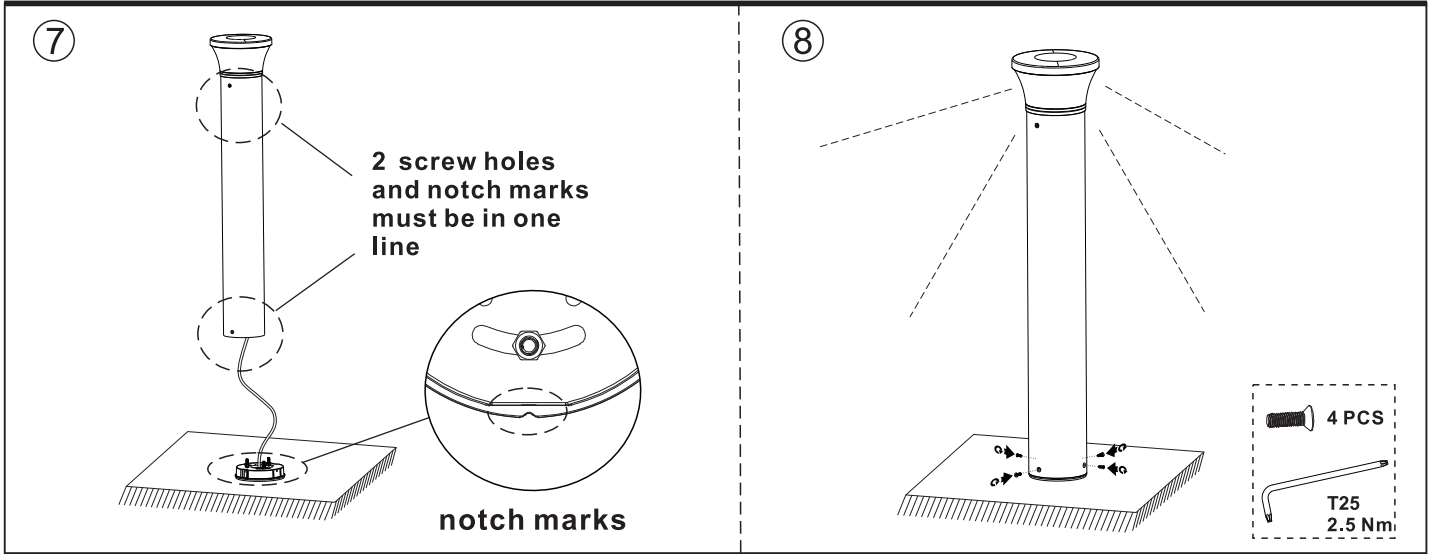

DIMENSIONS

WIRE CONNECTION

Warning! do not wire dim cord to high voltage, or dim function will fail.

L	brown	black
N	blue	white
⊕ GND	yellow/green	green

Dimmable

⊙	DIM+/DA1	purple	or	purple	or	blue	or	brown	or	black	or	red
⊙	DIM-/DA2	gray	or	pink	or	white	or	blue	or	gray	or	orange
⊙	DIM+/DA1	purple	or	purple	or	purple	or	purple	or	purple	or	purple
⊙	DIM-/DA2	gray	or	pink	or	gray	or	pink	or	pink	or	pink
⊙	Aux 12Vdc +	pink	or	black/white	or	black/white	or	red	or	red	or	red
⊙	DIM+/DA1	purple	or	purple	or	purple	or	purple	or	purple	or	purple
⊙	DIM-/DA2	gray	or	pink	or	pink	or	pink	or	pink	or	pink
⊙	Aux 12Vdc +	pink	or	black/white	or	black/white	or	black/white	or	black/white	or	black/white
⊙	Aux 12Vdc -	black/white	or	blue/white	or	orange	or	orange	or	orange	or	orange
⊙	L	brown	or	black	or	black	or	black	or	black	or	black
⊙	N	blue	or	white	or	white	or	white	or	white	or	white
⊙	⊕ GND	yellow/green	or	green	or	green	or	green	or	green	or	green
⊙	DIM+/DA1	black	or	red	or	brown	or	brown	or	brown	or	brown
⊙	DIM-/DA2	gray	or	orange	or	blue	or	blue	or	blue	or	blue

INSTALLATION

WARNING

Risk of injury or damage. Make certain power is OFF before installing or maintaining fixture.

WATTAGE AND CCT SELECTABLE