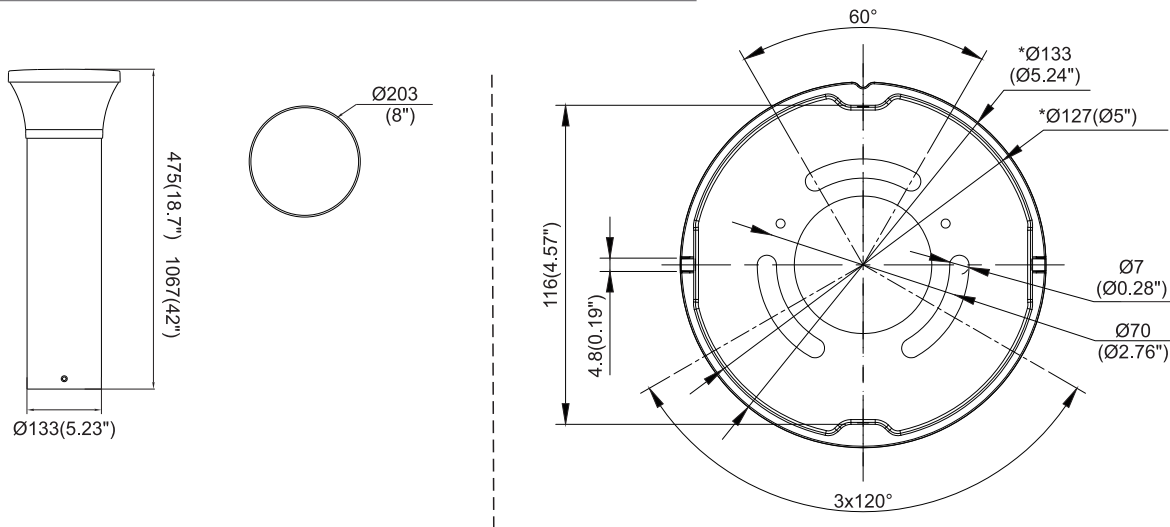

SAFETY INSTRUCTION

READ CAREFULLY BEFORE INSTALLING FIXTURE. PLEASE KEEP THIS MANUAL FOR FUTURE USE.

Fixtures must be wired in accordance with the National Electrical Code and all applicable local codes. Proper grounding is required for safety.

THIS PRODUCT MUST BE INSTALLED IN ACCORDANCE WITH THE APPLICATION CODE BY A PERSON FAMILIAR WITH THE CONSTRUCTION AND OPERATION OF THE PRODUCT AND THE HAZARDS INVOLVED.

MAKE CERTAIN POWER IS OFF BEFORE INSTALLING OR MAINTAINING FIXTURE.

CHECK THAT VOLTAGE IS COMPATIBLE WITH FIXTURE DRIVER. USE APPROVED CONNECTORS FOR ALL ELECTRICAL CONNECTIONS.

MAINTENANCE CAUTION

1. Review the wire connection before beginning, and make sure fixture is grounded properly.
2. For lighting controls, follow control instructions carefully.
3. Turn power off and wait for fixture to cool before performing maintenance.
4. Maintenance must be done by professionals.

DIMENSIONS

WIRE CONNECTION

Warning! do not wire dim cord to high voltage, or dim function will fail.

L	brown	black
N	blue	white
⊕ GND	yellow/green	green

Dimmable

⊙	DIM+/DA1	purple	or	purple	or	blue	or	brown	or	black	or	red
⊙	DIM-/DA2	gray	or	pink	or	white	or	blue	or	gray	or	orange
⊙	DIM+/DA1	purple	or	purple	or	purple	or	purple	or	purple	or	purple
⊙	DIM-/DA2	gray	or	pink	or	gray	or	pink	or	pink	or	pink
⊙	Aux 12Vdc +	pink	or	black/white	or	black/white	or	red	or	red	or	red
⊙	DIM+/DA1	purple	or	purple	or	purple	or	purple	or	purple	or	purple
⊙	DIM-/DA2	gray	or	pink	or	pink	or	pink	or	pink	or	pink
⊙	Aux 12Vdc +	pink	or	black/white	or	black/white	or	black/white	or	black/white	or	black/white
⊙	Aux 12Vdc -	black/white	or	blue/white	or	orange	or	orange	or	orange	or	orange
⊙	L	brown	or	black	or	black	or	black	or	black	or	black
⊙	N	blue	or	white	or	white	or	white	or	white	or	white
⊙	⊕ GND	yellow/green	or	green	or	green	or	green	or	green	or	green
⊙	DIM+/DA1	black	or	red	or	brown	or	brown	or	brown	or	brown
⊙	DIM-/DA2	gray	or	orange	or	blue	or	blue	or	blue	or	blue