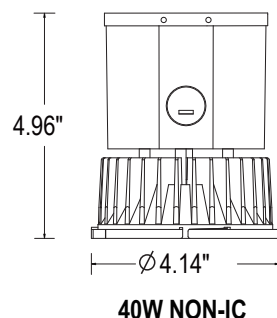

## DIMENSIONS

### ENGINE DIMENSIONS

**TRIM DIMENSIONS**

**Round Trims**

**4"**

White Ring   Metal Ring  
Cut-hole Dimensions: 4.7"-5.2"

**6"**

White Ring   Metal Ring  
Cut-hole Dimensions: 6"-7.3"

**8"**

White Ring   Metal Ring  
Cut-hole Dimensions: 7.4"-8.9"

**10"**

Cut-hole Dimensions: 9.5"-10.8"

**Round Wall Wash Trims**

**4"**

Cut-hole Dimensions: 5.3"-6"

**6"**

Cut-hole Dimensions: 6"-7.3"