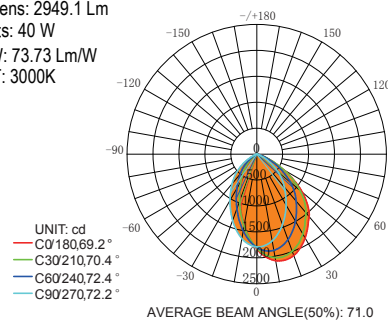

6" 40W Round Wall Wash

Lumens: 2949.1 Lm
Watts: 40 W
LPW: 73.73 Lm/W
CCT: 3000K