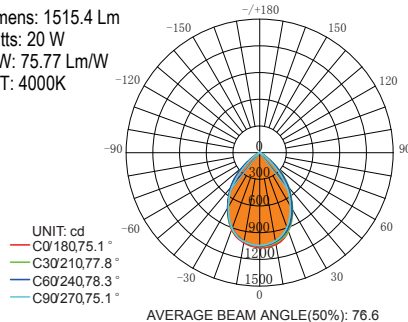

6" 20W Square Trim

Lumens: 1515.4 Lm
Watts: 20 W
LPW: 75.77 Lm/W
CCT: 4000K