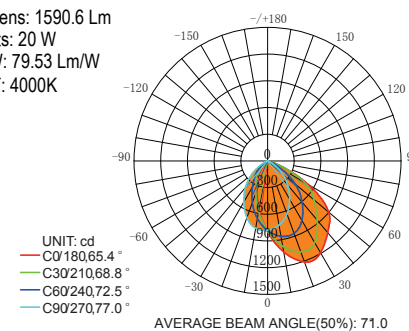

6" 20W Square Wall Wash

Lumens: 1590.6 Lm
Watts: 20 W
LPW: 79.53 Lm/W
CCT: 4000K

Warranty

Five year limited warranty. Full warranty terms located at www.abovealllighting.com/warrantystatements.

Specifications subject to change without notice.