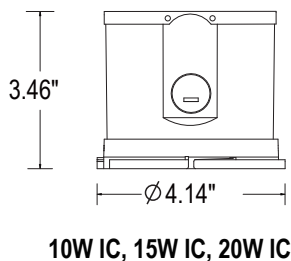

## DIMENSIONS

### ENGINE DIMENSIONS

**TRIM DIMENSIONS**

**Round Trims**

**4"**

White Ring   Metal Ring  
Cut-hole Dimensions: 4.7"-5.2"

**6"**

White Ring   Metal Ring  
Cut-hole Dimensions: 6"-7.3"

**8"**

White Ring   Metal Ring  
Cut-hole Dimensions: 7.4"-8.9"

**10"**

Cut-hole Dimensions: 9.5"-10.8"

**Round Wall Wash Trims**

**4"**

Cut-hole Dimensions: 5.3"-6"

**6"**

Cut-hole Dimensions: 6"-7.3"