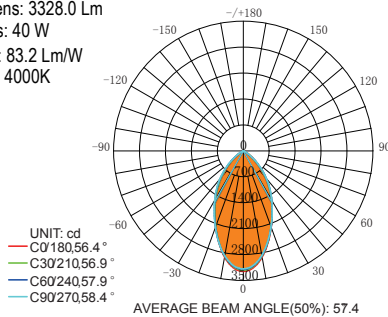

PERFORMANCE DATA

Lumen values are measured by third party certified laboratories performed in accordance with IESNA LM-79-08 as well as Lighting Facts listed.

Item	Lumen Output			Type
	High	Medium	Low	
Maximum 20W	20w, 75lm/w	15w, 78lm/w	10w, 80lm/w	IC
Maximum 40W	40w, 80lm/w	34w, 85lm/w	27w, 90lm/w	NON-IC

Remark: All efficacy is $\pm 5\%$ base on different CCT and Trims. Check the IES file to gain the accurate data .

PHOTOMETRY

All published luminaire photo metric testing performed to IESNA LM-79-08 standards by a NVLAP certified laboratory. IESNA LM-79-08 specifies the entire luminaire as the source resulting in a fixture efficiency of 100%.Result may vary per actual order.

6" 40W Round Trim

Lumens: 3328.0 Lm
Watts: 40 W
LPW: 83.2 Lm/W
CCT: 4000K