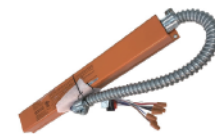

EBU-H08170²

8W Emergency Battery Back-up for MAX.60W fixture

EBU-H25170²

25W Emergency Battery Back-up for MAX.200W fixture