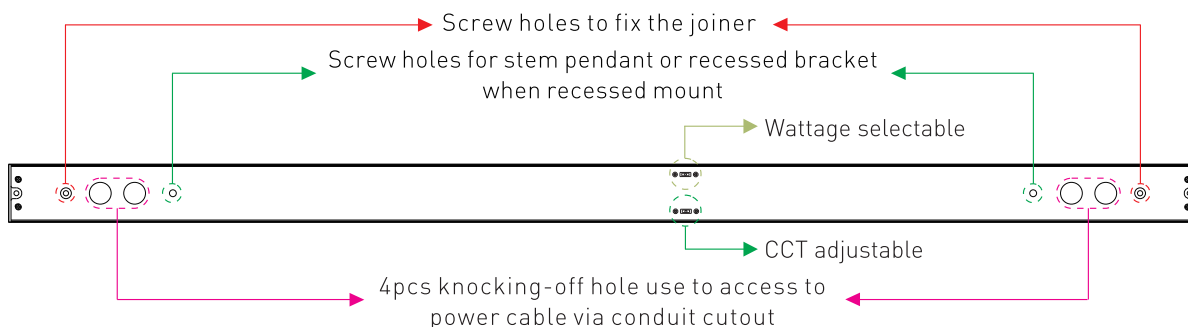

Mounting Location