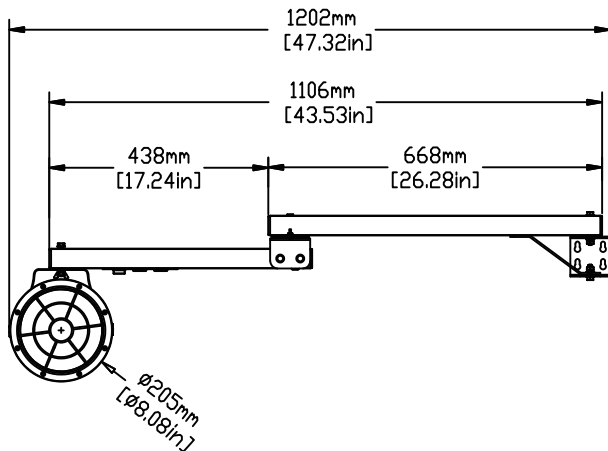

SPECIFICATION

Two Pole Arm

PERFORMANCE

CRI

80

CCT

3000K、4000K、5000K

Dimming

Not Dimming

Projected Lifetime

L70 -100,000 Hours

Working Temperature

-40-104°F (-40-40°C)

Certifications

- cETLus Listed
- IP65 rated
- IK10 rated
- RoHS compliant