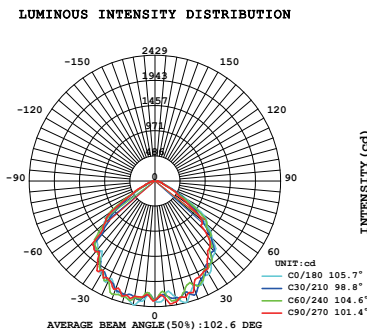

Ordering Information

Example: SDKL-SP-SW1-BKT2-YL

Name	Watts	CCT	Voltage	Mounting Bracket	Finish
SDKL	SP- Selectable Power 30W/50W¹	SW - Selectable White 3000K/4000K/5000K²	1- 120-277V 6- 347/480V	BKT2 - Two-pole bracket	YL - Yellow³

Notice:

1. 50W is default setting, If need other wattage, please contact Customer Service in advance to change the setting in factory or change the setting in the field
2. 4000K is default setting. If need other CCT please contact Customer Service in advance to change the setting in factory or change the setting in the field.
3. Yellow finish is standard. Custom colors are available at an additional cost.

PHOTOMETRY

All published luminaire photo metric testing performed to IESNA LM-79-08 standards by a NVLAP certified laboratory.

PERFORMANCE DATA

LUMEN OUTPUT

Lumen values are measured by third party certified laboratories performed in accordance with IESNA LM-79-08 as well as Lighting Facts listed.

Watts	Nominal Lumen	CCT	CRI	LPW
30W	3300lm	4000K	>80	110
50W	5500lm	4000K	>80	110

**CCT and Wattage
Selectable**

Warranty

Five year limited warranty.

Specifications subject to change without notice.