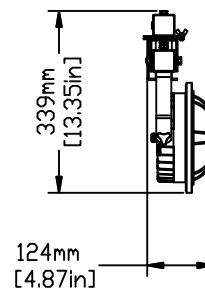

SPECIFICATION

Two Pole Arm

PERFORMANCE

CRI

80

CCT

3000K、4000K、5000K

Dimming

Not Dimming

Projected Lifetime

L70 -100,000 Hours

Working Temperature

-40-104°F (-40-40°C)

Certifications

- cETLus Listed
- IP65 rated
- IK10 rated
- RoHS compliant