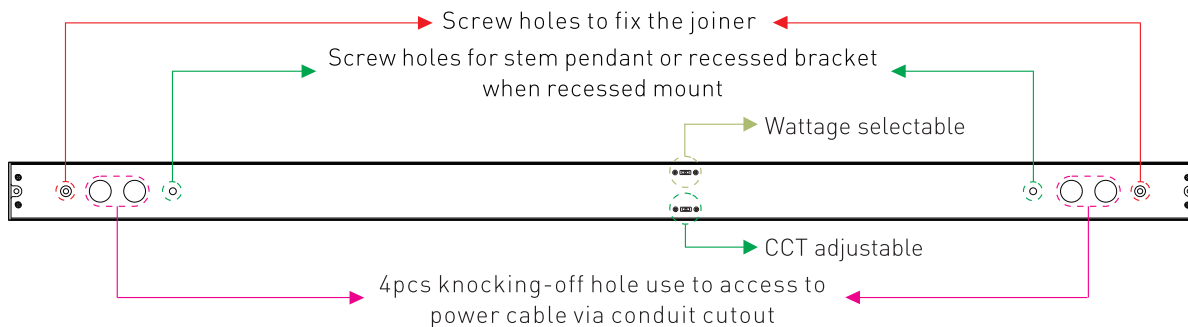

Mounting Location