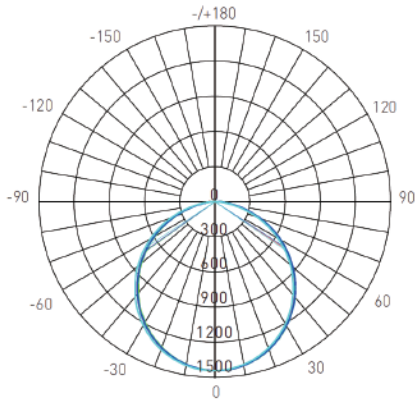

PHOTOMETRY

All published luminaire photo metric testing performed to IESNA LM-79-08 standards by a NVLAP certified laboratory. IESNA LM-79-08 specifies the entire luminaire as the source resulting in a fixture efficiency of 100%. Result may vary per actual order.

With Flush Diffused Lens

AVERAGE BEAM ANGLE(50%): 111.3°