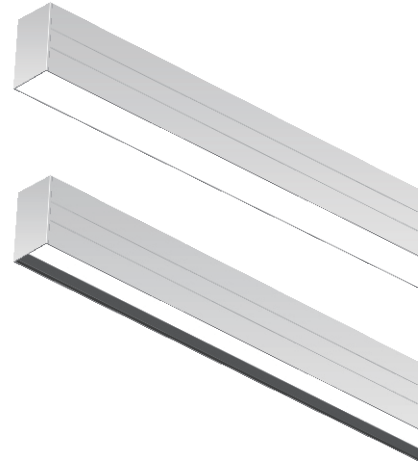

# 2.3" MAGIC DIRECT LED LINEAR LIGHT

### PRODUCT DESCRIPTION

The 2.3" Magic Linear Light is available in recessed mount. It is available in 2.3" width with 2ft, 3ft, 4ft and 8ft lengths options, simply provide linear, powerful lighting to any atmosphere. This linear lighting features a streamlined linear form factor designed for maximum versatility. With their superior flexibility by wattage selectable and CCT adjustable, Magic Linear creates a balance between esthetics, visual comfort and lighting performance, designed to meet the most demanding lighting challenges.