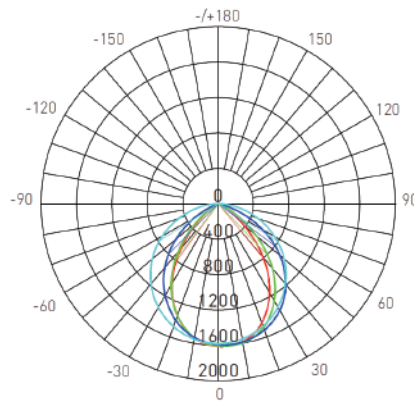

With Regressed Lens

AVERAGE BEAM ANGLE(50%): 92.7°

PERFORMANCE DATA

Lumen values are measured by third party certified laboratories performed in accordance with IESNA LM-79-08 as well as Lighting Facts listed.

Lens	Lumen Package		
	High	Medium	Low
Flat lens	1000lm/ft, 10W/ft	750lm/ft, 7.5W/ft	500lm/ft, 5W/ft
Regressed	800lm/ft, 10W/ft	600lm/ft, 7.5W/ft	400lm/ft, 5W/ft
Width	2.3"	2.3"	2.3"
Wattage	10W/15W/20W@2FT 15W/20W/30W@3FT 20W/30W/40W@4FT 40W/60W/80W@8FT		

Notes:

Above are subject to 3500K.

All efficacy is ±5% base on different CCT and wattage. Check the IES file to gain the accurate data .

Warranty

Five year limited warranty.