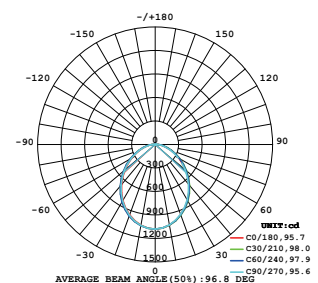

PHOTOMETRY

All published luminaire photo metric testing performed to IESNA LM-79-08 standards by a NVLAP certified laboratory.

Open Guard

Eyelid Guard

Cross Guard

Grid Guard

PERFORMANCE DATA

Lumen values are measured by third party certified laboratories performed in accordance with IESNA LM-79-08 as well as Lighting Facts listed.

Guard	Power	CCT	Voltage	Lumen	LPW
Open	30W	3000K	120-277V	3200LM	105
		3500K	120-277V	3300LM	110
		4000K	120-277V	3500LM	115
		5000K	120-277V	3300LM	110
		6500K	120-277V	3200LM	105
Eyelid	30W	3000K	120-277V	1550LM	50
		3500K	120-277V	1580LM	52
		4000K	120-277V	1650LM	55
		5000K	120-277V	1580LM	52
		6500K	120-277V	1550LM	50
Cross	30W	3000K	120-277V	2850LM	95
		3500K	120-277V	2950LM	100
		4000K	120-277V	3050LM	105
		5000K	120-277V	2950LM	100
		6500K	120-277V	2850LM	95
Grid	30W	3000K	120-277V	2600LM	85
		3500K	120-277V	2700LM	90
		4000K	120-277V	2800LM	95
		5000K	120-277V	2700LM	90
		6500K	120-277V	2600LM	85