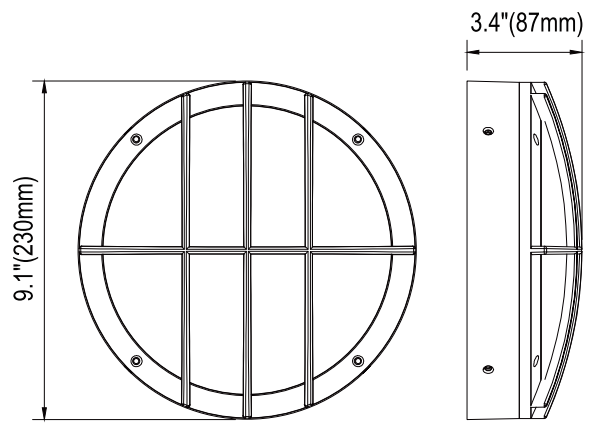

DIR LED BULK HEAD LIGHT

Open Guard

Eyelid Guard

Cross Guard

Grid Guard

PRODUCT DESCRIPTION

The DIR LED Bulkhead fixture has die-casting aluminum body and opal polycarbonate lens. A range of lumen options available from 1500 to 3500 lumens. Designed to endure extreme environmental conditions and physical abuse.

SPECIFICATION

Open Guard

Eyelid Guard

Cross Guard

Grid Guard

Ordering Information

Example: DIR9-30SP-SW1-PC-OP-BK

Series	Watts	CCT	Voltage	Control	Guard	Finish
DIR9	30SP- 18W/24W/30W Selectable ¹	SW-3000K/3500K 4000K/5000K/6500K ²	1 -120-277V	PC - Photocontrol ³	OP - Open CS - Cross ED - Eyelid GD - Grid	BK - Black