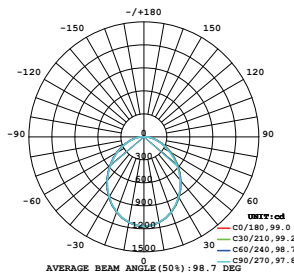

PHOTOMETRY

All published luminaire photo metric testing performed to IESNA LM-79-08 standards by a NVLAP certified laboratory.

Open Guard

Eyelid Guard

Cross Guard

Grid Guard

PERFORMANCE DATA

Lumen values are measured by third party certified laboratories performed in accordance with IESNA LM-79-08 as well as Lighting Facts listed.

Guard	Power	CCT	Voltage	Lumen	LPW
Open	30W	3000K	120-277V	3200LM	105
		3500K	120-277V	3300LM	110
		4000K	120-277V	3500LM	115
		5000K	120-277V	3300LM	110
		6500K	120-277V	3200LM	105
Eyelid	30W	3000K	120-277V	1550LM	50
		3500K	120-277V	1580LM	52
		4000K	120-277V	1650LM	55
		5000K	120-277V	1580LM	52
		6500K	120-277V	1550LM	50
Cross	30W	3000K	120-277V	2850LM	95
		3500K	120-277V	2950LM	100
		4000K	120-277V	3050LM	105
		5000K	120-277V	2950LM	100
		6500K	120-277V	2850LM	95
Grid	30W	3000K	120-277V	2600LM	85
		3500K	120-277V	2700LM	90
		4000K	120-277V	2800LM	95
		5000K	120-277V	2700LM	90
		6500K	120-277V	2600LM	85