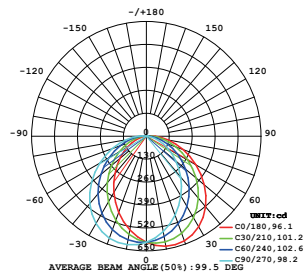

Notice:

- * 30W is default setting.
- * 4000K is default setting.
- * Photocontrol can be set ON and OFF by the DIP switch on the fixture. Photocontrol default setting is OFF.
- * Black finish is standard. Custom color is available at an additional cost.

PHOTOMETRY

All published luminaire photo metric testing performed to IESNA LM-79-08 standards by a NVLAP certified laboratory.

Open Guard

Eyelid Guard

Cross Guard

Grid Guard

PERFORMANCE DATA

Lumen values are measured by third party certified laboratories performed in accordance with IESNA LM-79-08 as well as Lighting Facts listed.