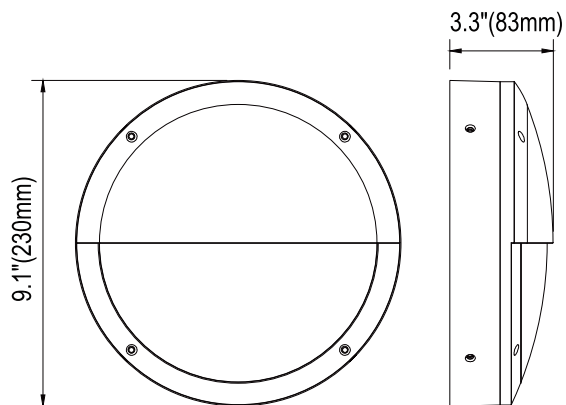

Eyelid Guard