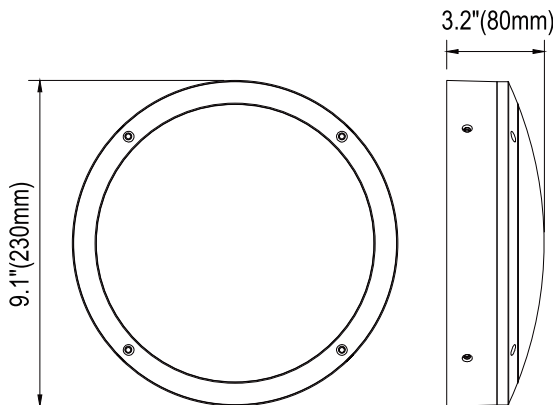

DIR LED BULK HEAD LIGHT

Open Guard

Eyelid Guard

Cross Guard

Grid Guard

PRODUCT DESCRIPTION

The DIR LED Bulkhead fixture has die-casting aluminum body and opal polycarbonate lens. A range of lumen options available from 1500 to 3500 lumens. Designed to endure extreme environmental conditions and physical abuse.

SPECIFICATION

Open Guard

Eyelid Guard

Cross Guard

Grid Guard

Ordering Information

Example: DIR9-30SP-SW1-PC-OP-BK

Series	Watts	CCT	Voltage	Control	Guard	Finish
DIR9	30SP- 18W/24W/30W Selectable ¹	SW-3000K/3500K 4000K/5000K/6500K ²	1 -120-277V	PC - Photocontrol ³	OP - Open CS - Cross ED - Eyelid GD - Grid	BK - Black