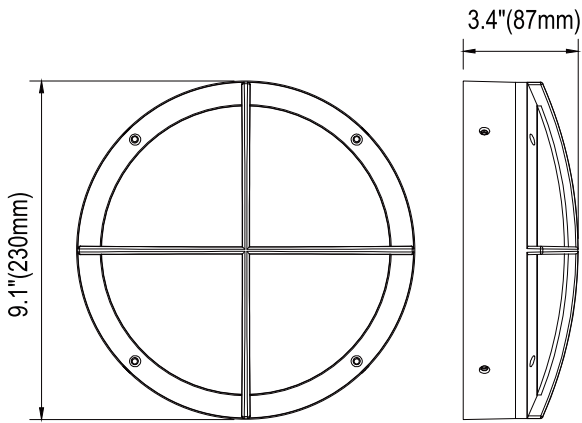

DIR LED BULK HEAD LIGHT

Open Guard

Eyelid Guard

Cross Guard

Grid Guard

PRODUCT DESCRIPTION

The DIR LED Bulkhead fixture has die-casting aluminum body and opal polycarbonate lens. A range of lumen options available from 1500 to 3500 lumens. Designed to endure extreme environmental conditions and physical abuse.

SPECIFICATION

Open Guard

Eyelid Guard

Cross Guard

Grid Guard

Ordering Information

Example: DIR9-30SP-SW1-PC-OP-BK

Series	Watts	CCT	Voltage	Control	Guard	Finish
DIR9	30SP- 18W/24W/30W Selectable ¹	SW-3000K/3500K 4000K/5000K/6500K ²	1 -120-277V	PC - Photocontrol ³	OP - Open CS - Cross ED - Eyelid GD - Grid	BK - Black