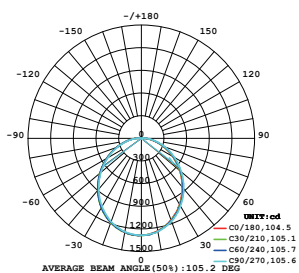

PHOTOMETRY

All published luminaire photo metric testing performed to IESNA LM-79-08 standards by a NVLAP certified laboratory.

Open Guard