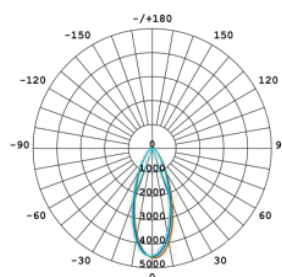

DIMENSION

Round Shape

Square Shape

PHOTOMETRY

All published luminaire photometric testing performed to IESNA LM-79-08 standards by a NVLAP certified laboratory.

25°

45°

60°