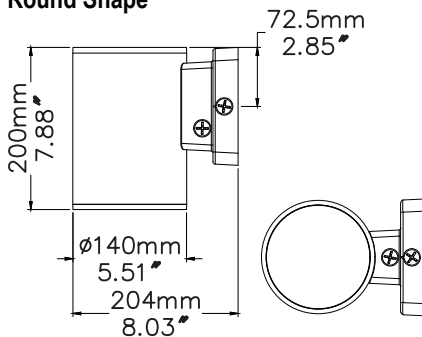

DIMENSION

Round Shape

Square Shape

PHOTOMETRY

All published luminaire photometric testing performed to IESNA LM-79-08 standards by a NVLAP certified laboratory.

25°

45°

60°