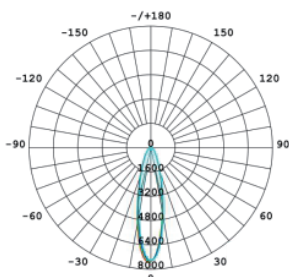

DIMENSION

Round Shape

Square Shape

PHOTOMETRY

All published luminaire photometric testing performed to IESNA LM-79-08 standards by a NVLAP certified laboratory.

25°

45°

60°

L70 -100,000 Hours

Working Temperature

-40 - 104°F (-40 - 40°C)

Certifications

- cUL listed
- Suitable for wet locations
- RoHs compliant

Ordering Information

Example: GD-RSP-SW8-60-BK

Model	- Shape	Watts	- CCT	Voltage	Control	- Beaming Angle	- Finish
GD - Galene Direct	R - Round S - Square	SP - Selectable Power 10W/20W ¹	SW - Selectable White 3000K/4000K/5000K ²	8 -120-347V	Blank - None	25 -25° 45 -45° 60 -60°	BK - Black