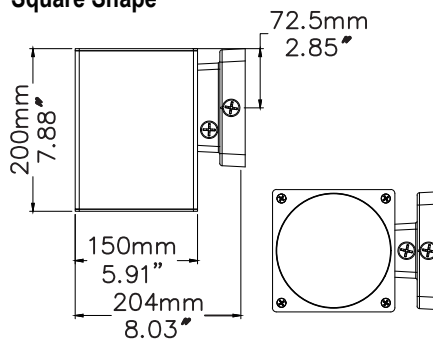

DIMENSION

Round Shape

Square Shape

PHOTOMETRY

All published luminaire photometric testing performed to IESNA LM-79-08 standards by a NVLAP certified laboratory.

25°

45°

60°