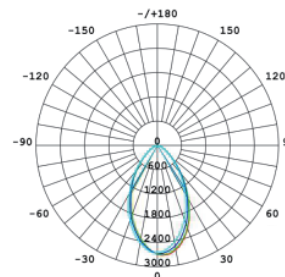

DIMENSION

Round Shape

Square Shape

PHOTOMETRY

All published luminaire photometric testing performed to IESNA LM-79-08 standards by a NVLAP certified laboratory.

25°

45°

60°

L70 -100,000 Hours

Working Temperature

-40 - 104°F (-40 - 40°C)

Certifications

- cUL listed
- Suitable for wet locations
- RoHs compliant

Ordering Information

Example: GD-RSP-SW8-60-BK

Model	- Shape	Watts	- CCT	Voltage	Control	- Beaming Angle	- Finish
GD - Galene Direct	R - Round S - Square	SP - Selectable Power 10W/20W ¹	SW - Selectable White 3000K/4000K/5000K ²	8 -120-347V	Blank - None	25 -25° 45 -45° 60 -60°	BK - Black