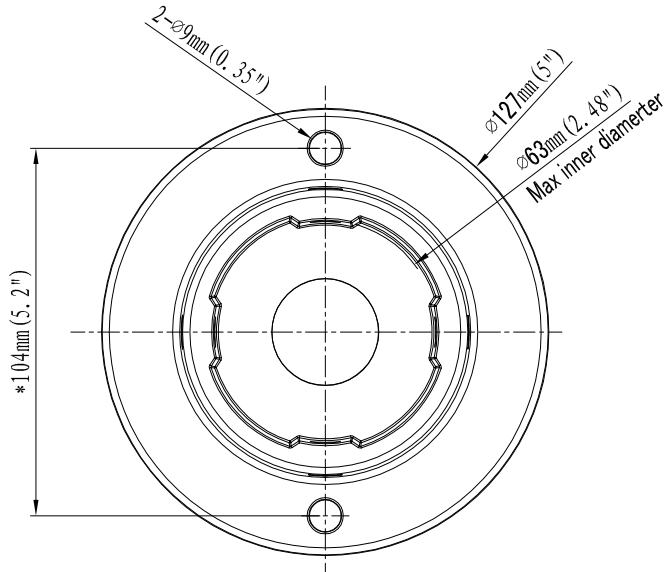

13 13 12 11 10 9 8 7 6 5 4 3 2 1

J I H G F E D C B A

REV	DESCRIPTION	DATE
V0		

Above All Lighting

TOLERANCES .X ± 0.20 .XX ± 0.10 ANGLES .X ± 0.5°	 	MM	TITLE	Gooseneck Mount for EPT2
	Draw by	zh		
	Rev	V0	DRW NO.	EPT2-005