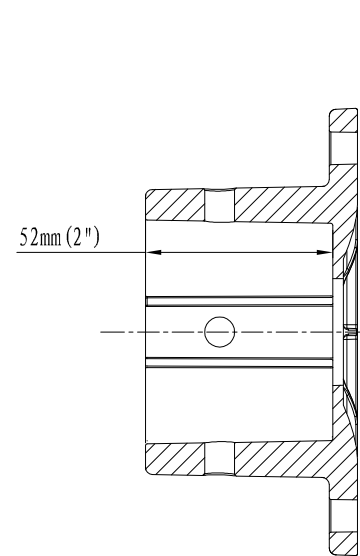

13 13 12 11 10 9 8 7 6 5 4 3 2 1

J I H G F E D C B A

REV	DESCRIPTION	DATE
V0		

Above All Lighting

TOLERANCES .X ± 0.20 .XX ± 0.10 ANGLES .X ± 0.5°	 	MM	TITLE	Gooseneck Mount for EPT2
	Draw by	zh		
	Rev	V0	DRW NO.	EPT2-005