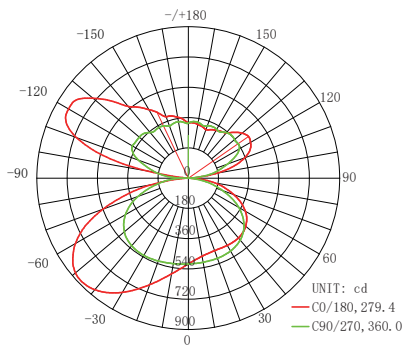

Lumen values are measured by third party certified laboratories performed in accordance with IESNA LM-79-08 as well as Lighting Facts listed.

SLAB04 CCT Selectable

SLAB08 CCT Selectable

Lengths	4FT	8FT
Width	7.87"	7.87"
Wattage	40W	80W
Voltage	120-277V (Int.Driver)	120-277V(Int.Driver)
Efficacy	120lm/w @ 3500K	115lm/w @ 3500K
Lumen Output	4800lm @ 3500K	9200lm @ 3500K

PHOTOMETRY

All published luminaire photo metric testing performed to IESNA LM-79-08 standards by a NVLAP certified laboratory. IESNA LM-79-08 specifies the entire luminaire as the source resulting in a fixture efficiency of 100%.Result may vary per actual order.