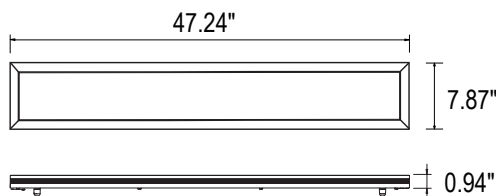

SLAB04

Net Weight: 11 lbs / 5 kg