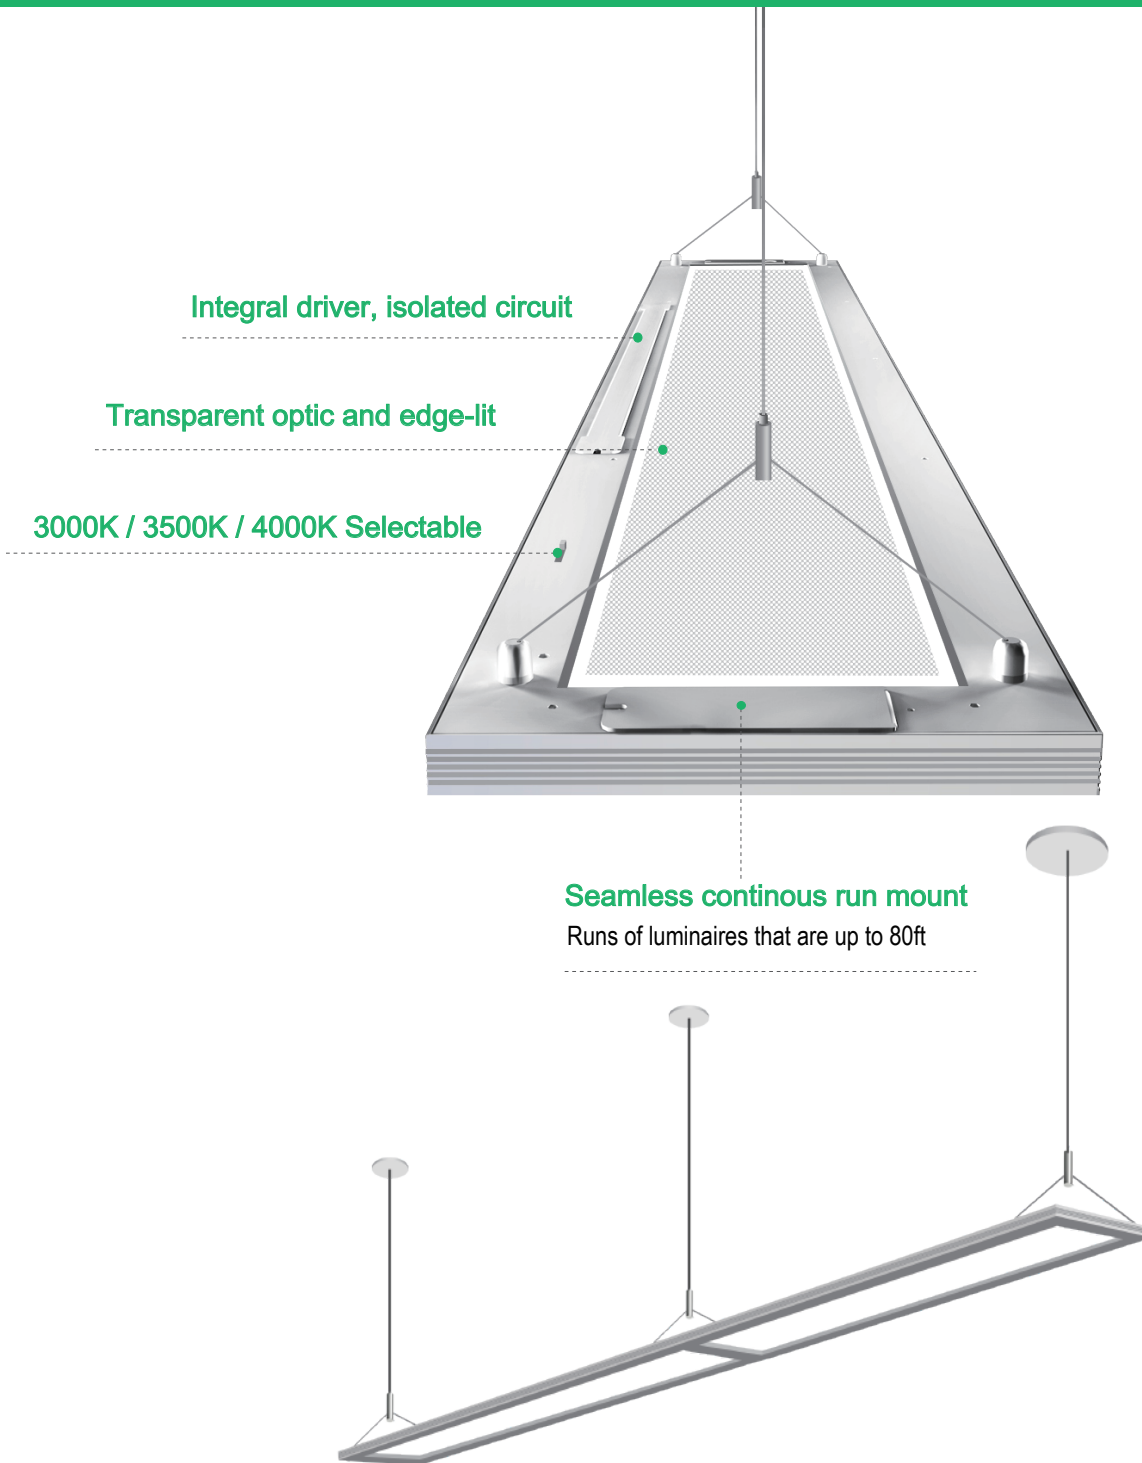

Warranty

Five year limited warranty. Full warranty terms located at www.aboveallLighting.com/warrantystatements.

Note:

Specifications subject to change without notice.