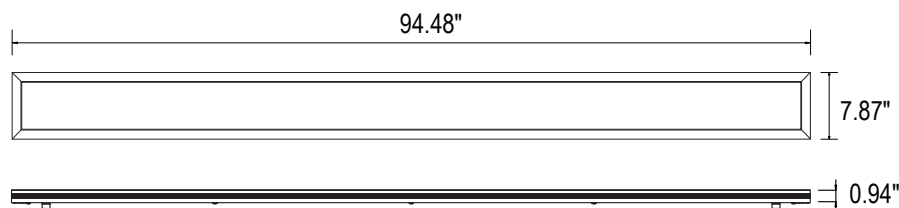

SLAB08

Net Weight: 25 lbs / 11.5 kg

PERFORMANCE

CRI

80

CCT

3000K, 3500K, 4000K

Dimming

1-10V Dimming

Projected Lifetime

L70 - 100,000 Hours

Working Temperature

-4-104°F (-20-40°C)

Certifications

- cULus conforms to UL Std. 1598Cert. to CSA Std. C22.2 No.250.0
- Suitable for dry locations
- RoHS compliant