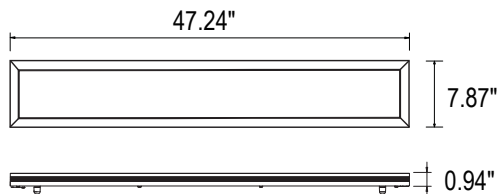

SLAB04

Net Weight: 11 lbs / 5 kg