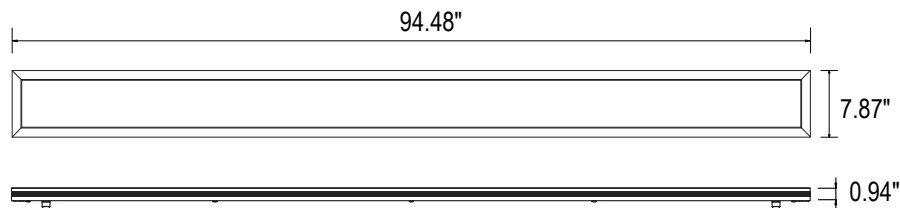

SLAB08

Net Weight: 25 lbs / 11.5 kg

PERFORMANCE

CRI

80

CCT

3000K, 3500K, 4000K

Dimming

1-10V Dimming

Projected Lifetime

L70 - 100,000 Hours

Working Temperature

-4-104°F (-20-40°C)

Certifications

- cULus conforms to UL Std. 1598Cert. to CSA Std. C22.2 No.250.0
- Suitable for dry locations
- RoHS compliant