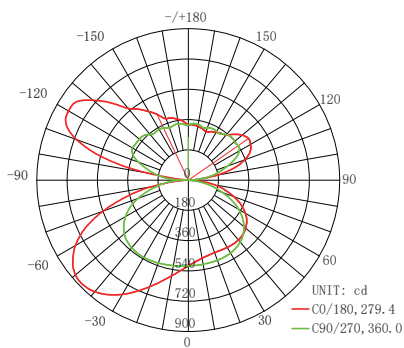

Lumen values are measured by third party certified laboratories performed in accordance with IESNA LM-79-08 as well as Lighting Facts listed.

SLAB04 CCT Selectable

SLAB08 CCT Selectable

Lengths	4FT	8FT
Width	7.87"	7.87"
Wattage	40W	80W
Voltage	120-277V (Int.Driver)	120-277V(Int.Driver)
Efficacy	120lm/w @ 3500K	115lm/w @ 3500K
Lumen Output	4800lm @ 3500K	9200lm @ 3500K

PHOTOMETRY

All published luminaire photo metric testing performed to IESNA LM-79-08 standards by a NVLAP certified laboratory. IESNA LM-79-08 specifies the entire luminaire as the source resulting in a fixture efficiency of 100%.Result may vary per actual order.